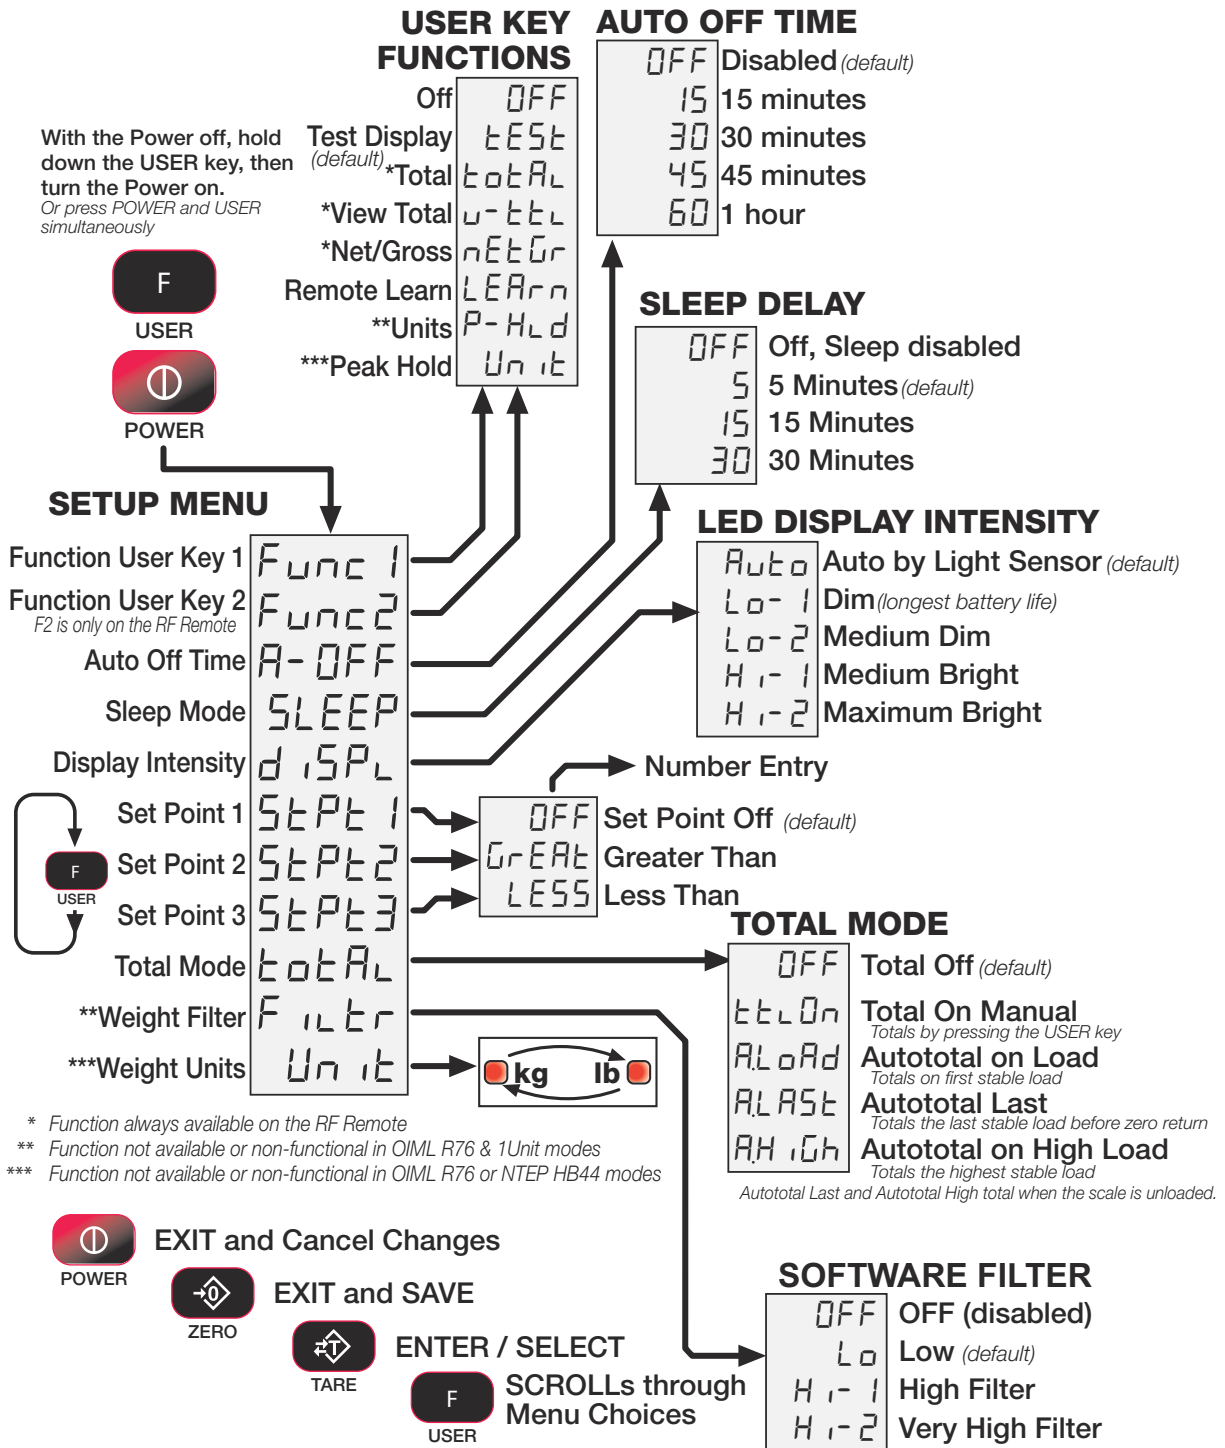

MSI-3460 Menu Map

A RICE LAKE WEIGHING SYSTEMS COMPANY

14240 Interurban Avenue South, STE. 200, Seattle, Washington 98168-4661 U.S.A.
TEL: 206-433-0199 • FAX: 206-244-8470 • EMAIL: info@msiscales.com www.msiscales.com

© 2013 by Measurement Systems International, Inc PN 154732 4/13
Specifications subject to change without notice. Printed in U.S.A.