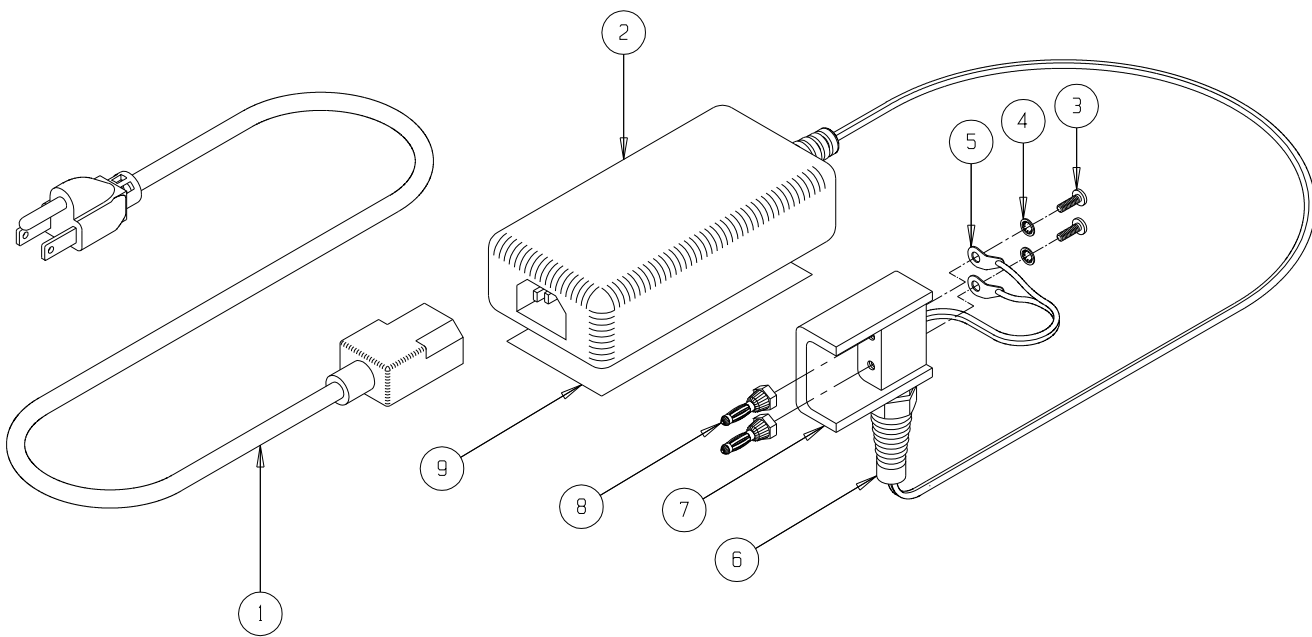

MSI-9300

Universal Battery Charger

OVERHEAD WEIGHING REPLACEMENT PARTS

www.ricelake.com | Phone: 800-472-6703

RICE LAKE