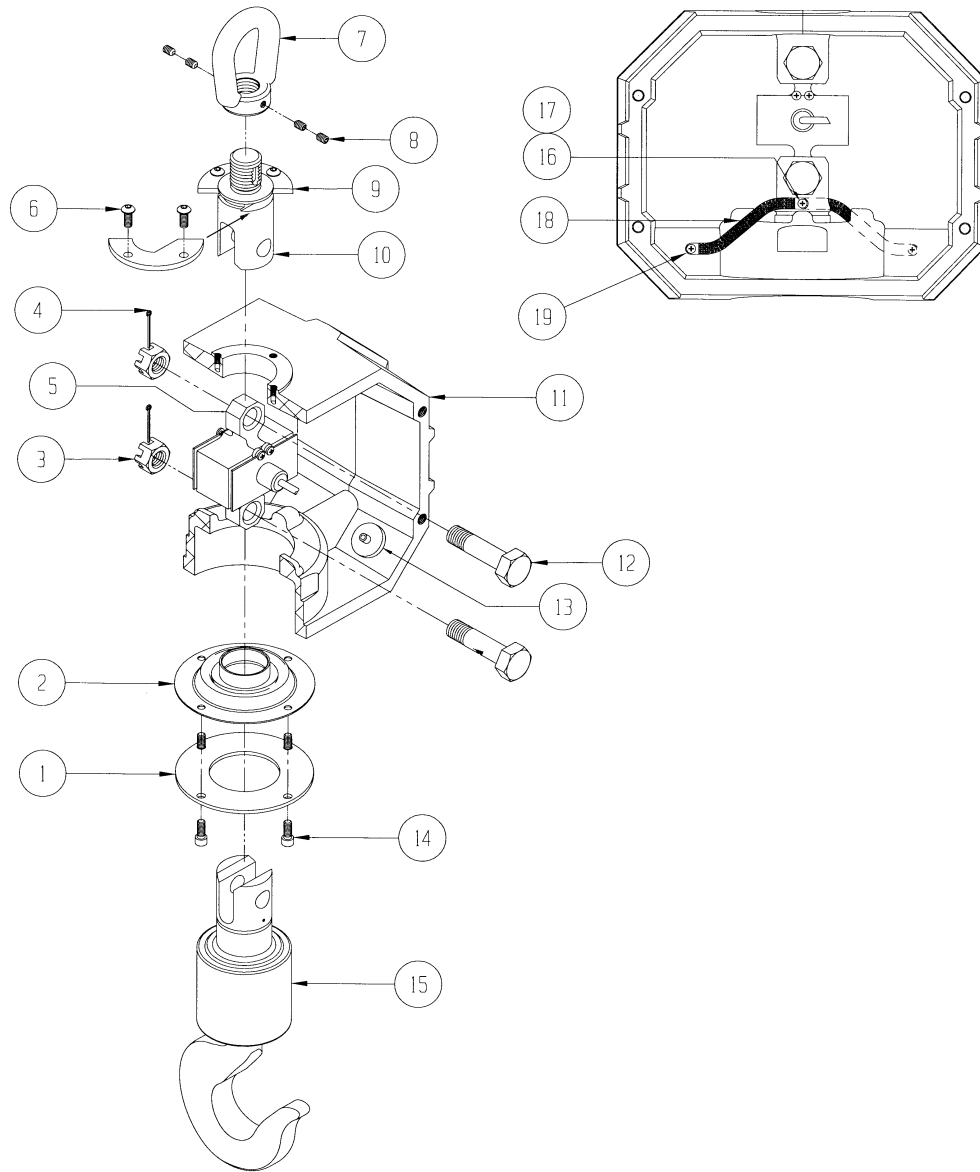

MSI-9300

Mid-section Assembly 500 - 10,000lb

OVERHEAD WEIGHING REPLACEMENT PARTS

www.ricelake.com | Phone: 800-472-6703

RICE LAKE