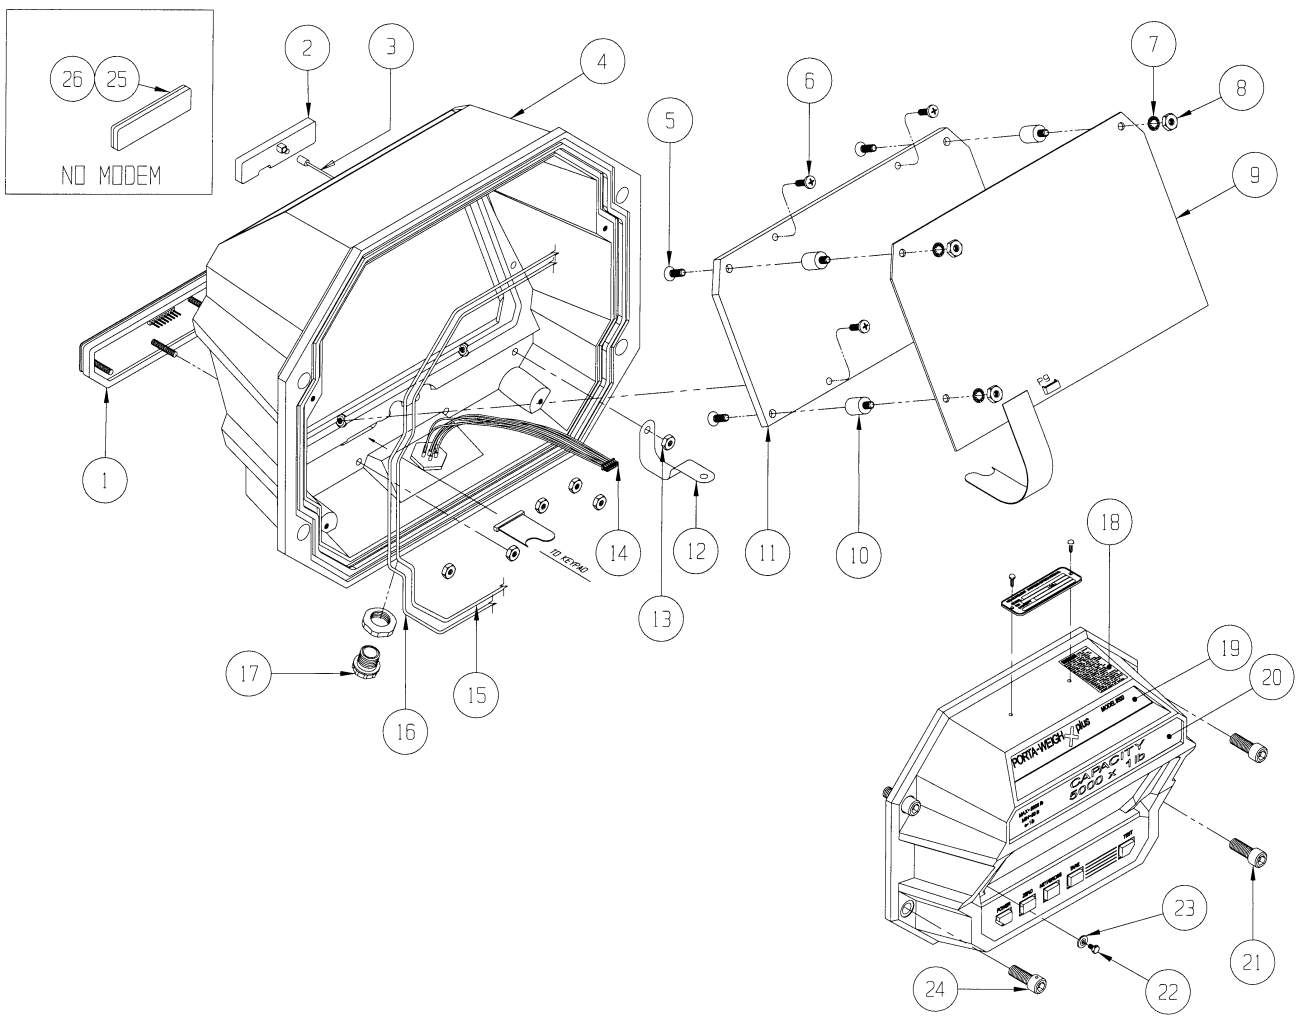

MSI-9300

Front Casting Assembly

OVERHEAD WEIGHING REPLACEMENT PARTS

www.ricelake.com | Phone: 800-472-6703

RICE LAKE