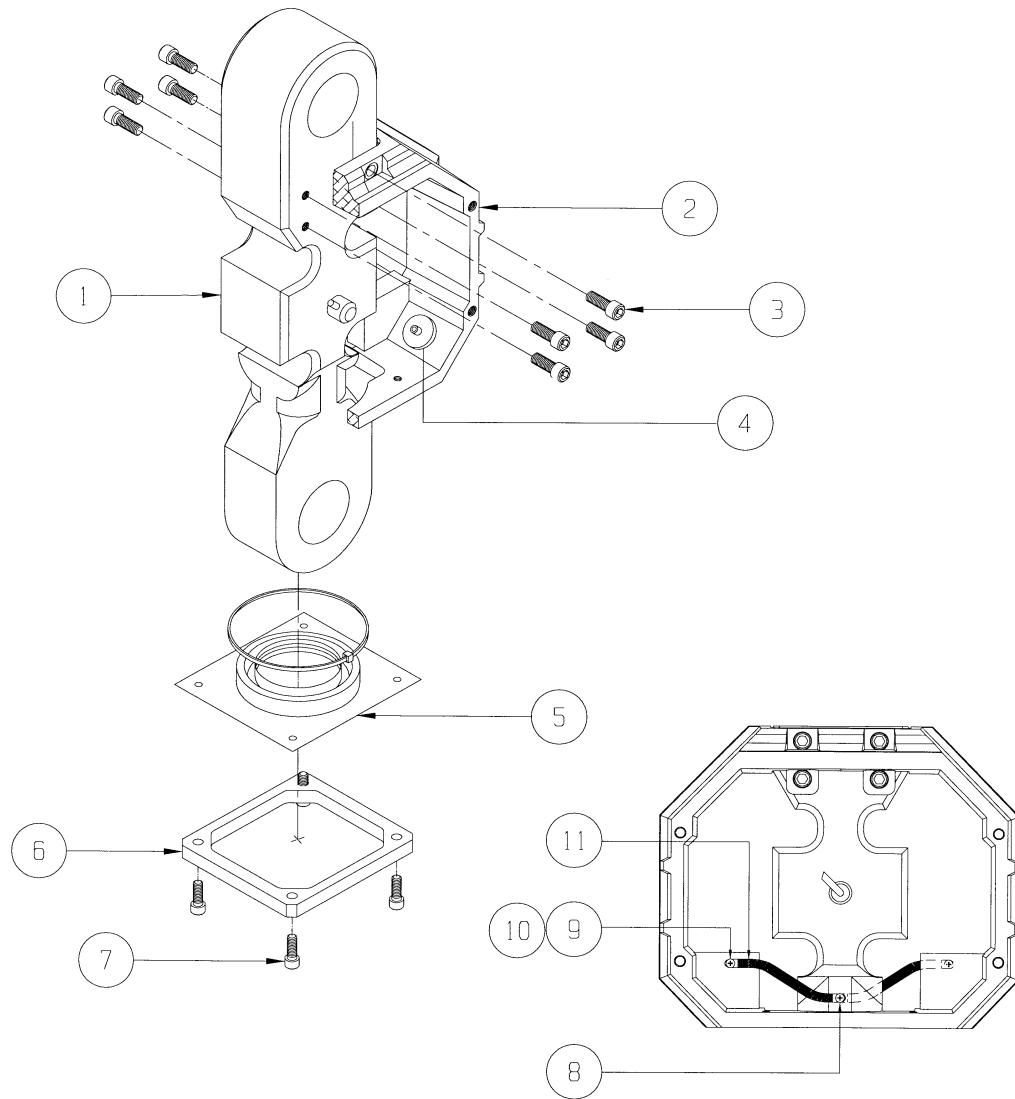

MSI-9300

Mid-section Assembly 50,000lb and 70,000lb

OVERHEAD WEIGHING REPLACEMENT PARTS

www.ricelake.com | Phone: 800-472-6703

RICE LAKE