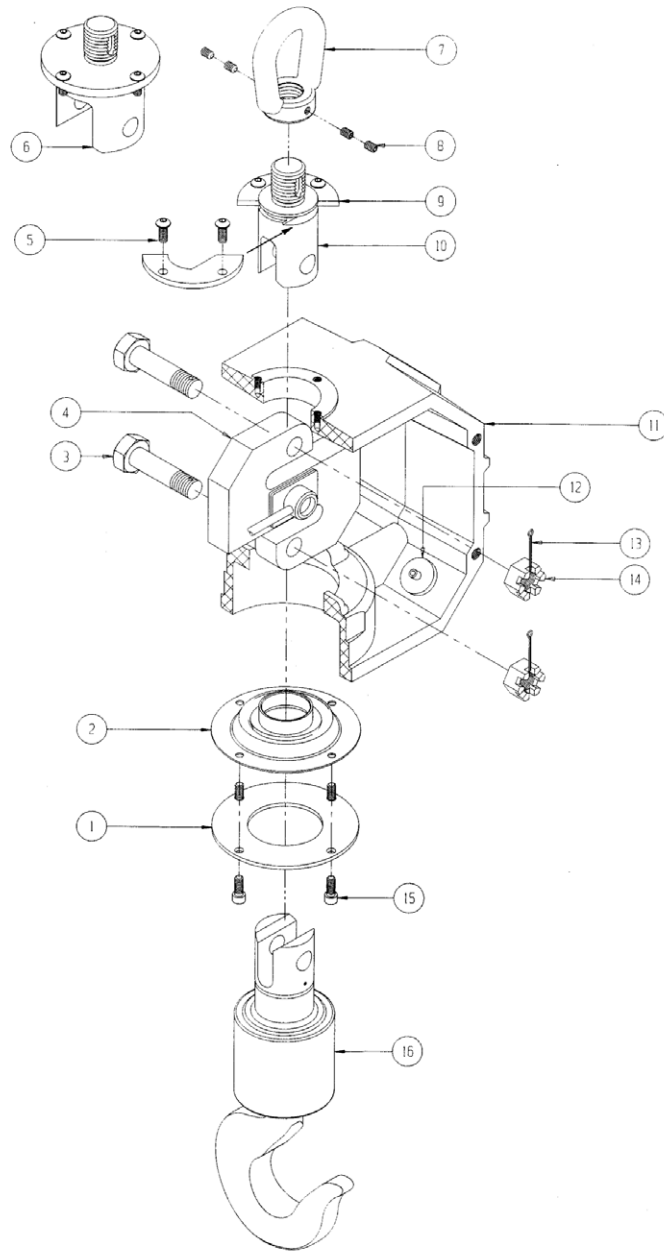

MSI-9300

Mid-section Assembly 500 - 10,000lb (S-beam Load Cell)

OVERHEAD WEIGHING REPLACEMENT PARTS

www.ricelake.com | Phone: 800-472-6703

RICE LAKE