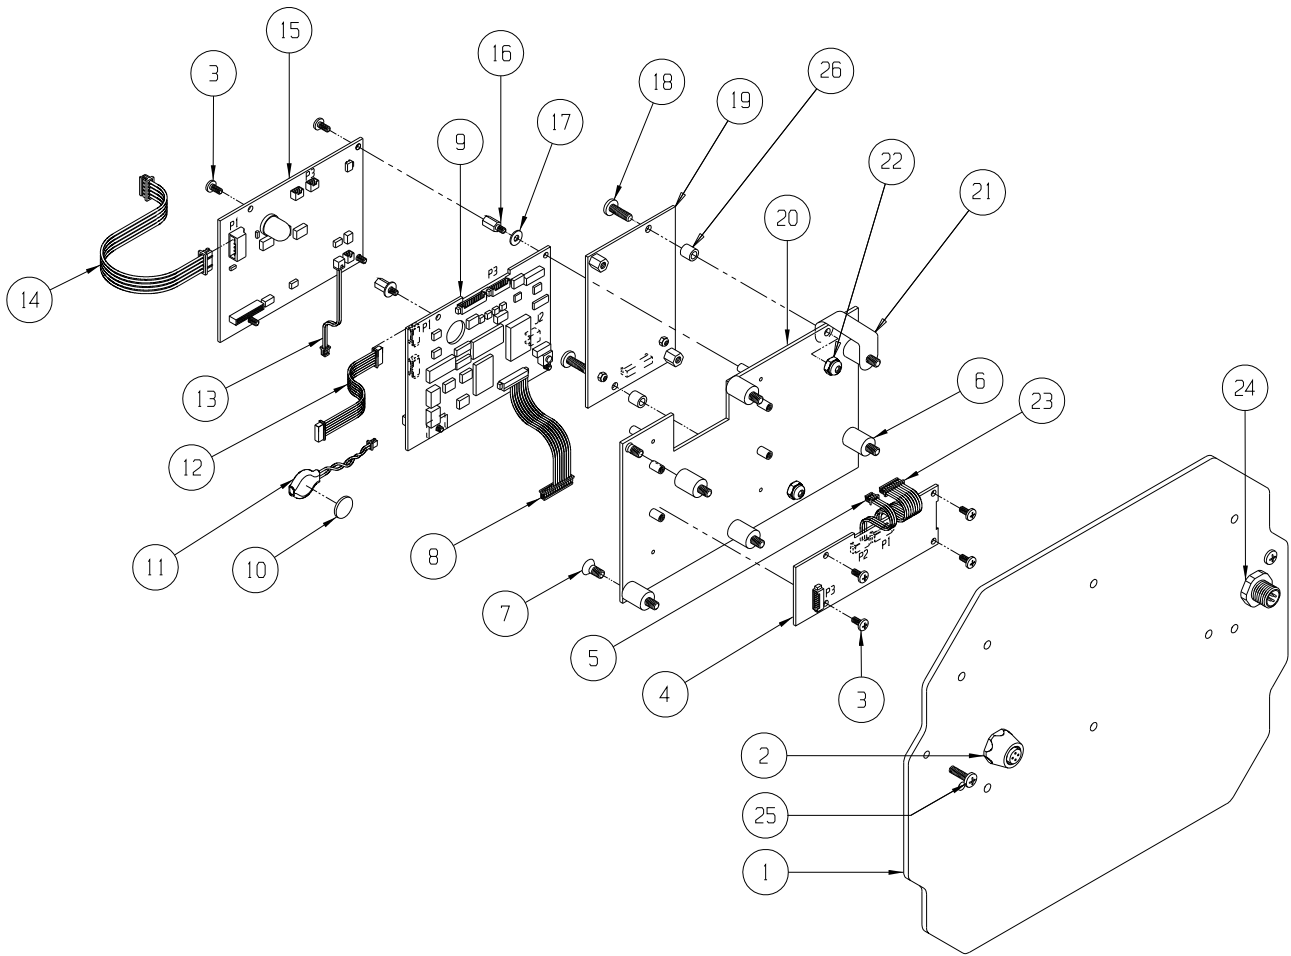

MSI-9300

Series Bulkhead Assembly

OVERHEAD WEIGHING REPLACEMENT PARTS

www.ricelake.com | Phone: 800-472-6703

RICE LAKE