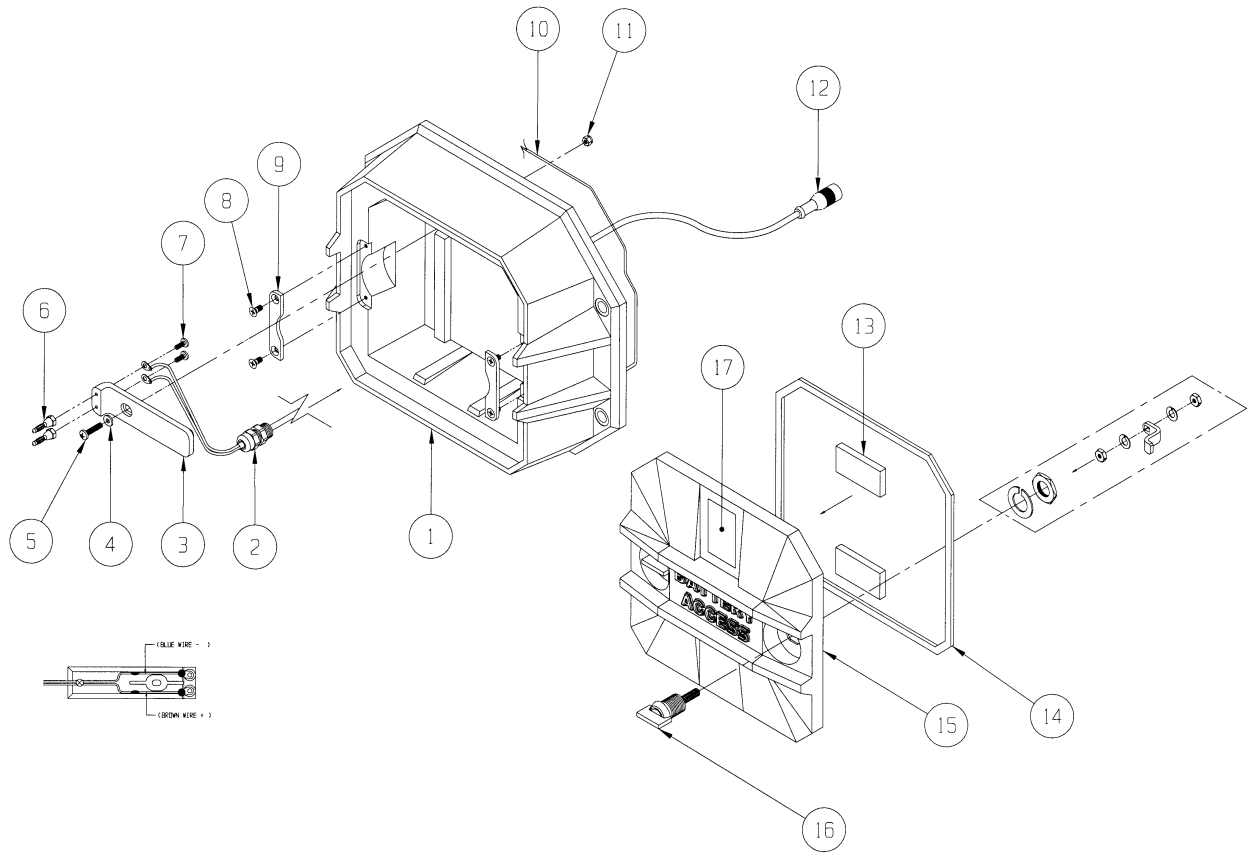

MSI-9300

Battery Casting Assembly

OVERHEAD WEIGHING REPLACEMENT PARTS

www.ricelake.com | Phone: 800-472-6703

RICE LAKE