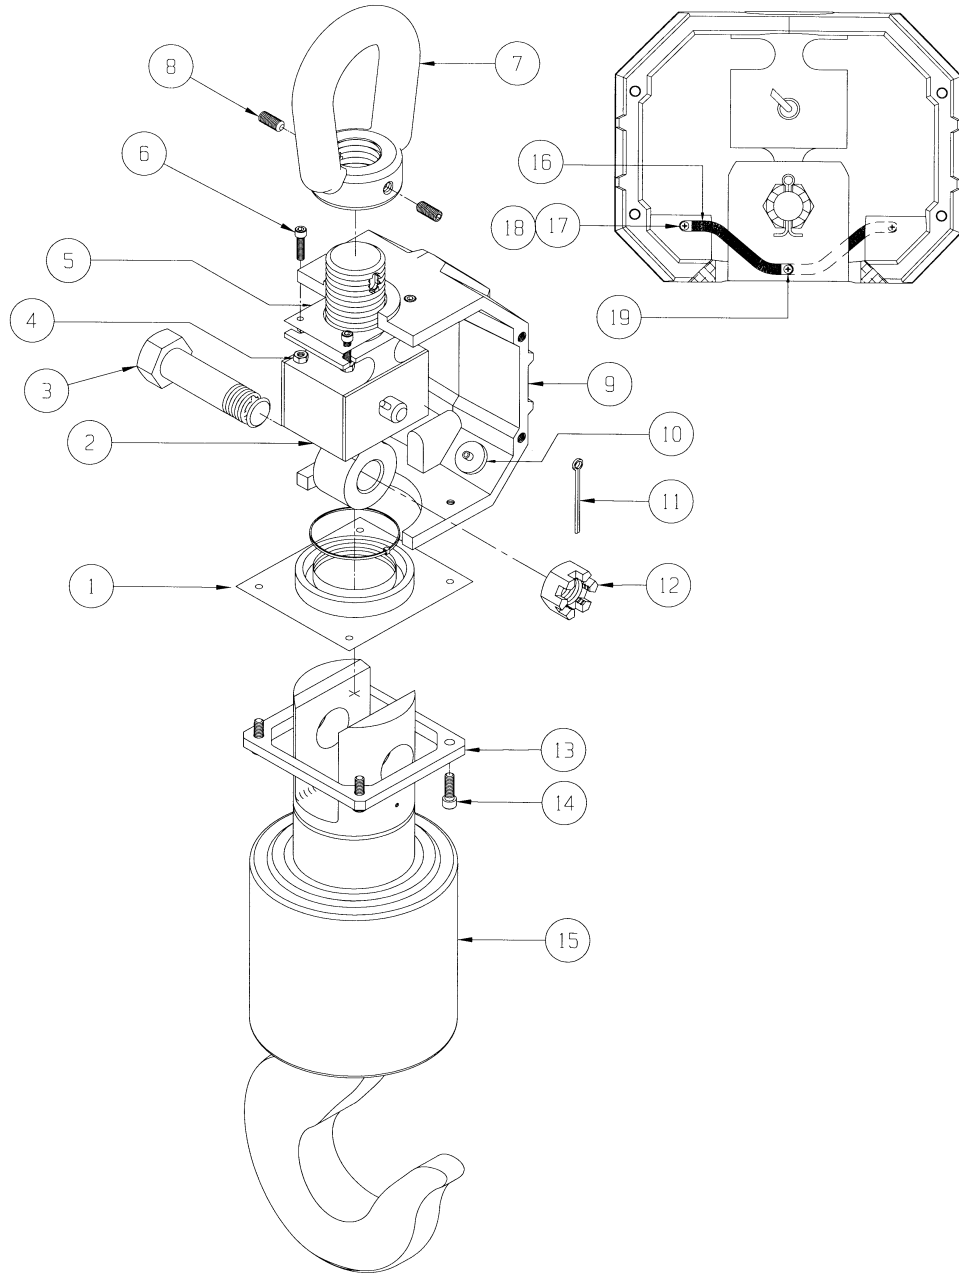

MSI-9300

Mid-section Assembly 20,000lb and 30,000lb

OVERHEAD WEIGHING REPLACEMENT PARTS

www.ricelake.com | Phone: 800-472-6703

RICE LAKE